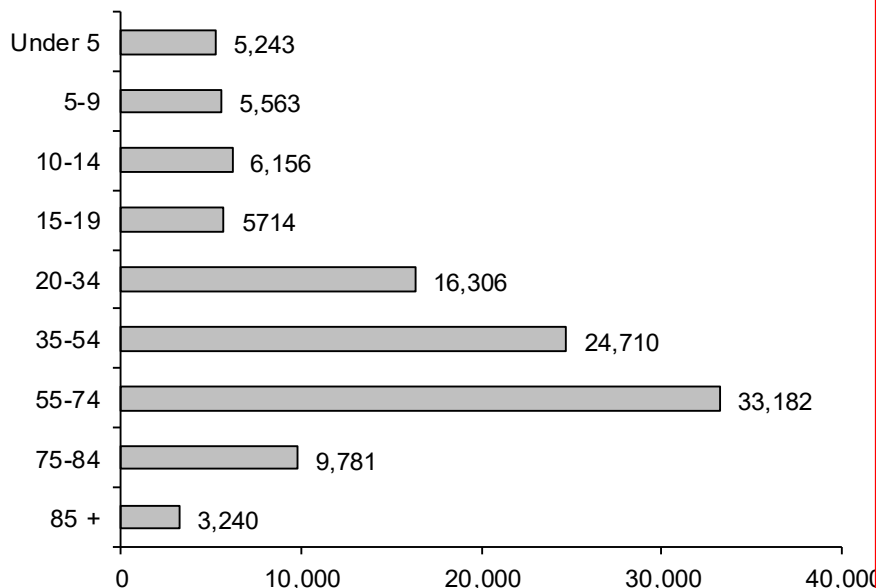

Community Agenda Snapshot

A Look at Flagler County

NEW

Flagler County was home to 108,310 individuals in 2016. There were approximately 17% under 18 years of age and about 31% who were 65 years and older.¹ The largest city in Flagler County is Palm Coast with an estimated population of 85,109.¹

The 2016 median household income in Flagler County was $49,395.¹ The Florida Department of Economic Opportunity, Bureau of Labor Market Statistics, reported that 44,902 of the 46,841 identified as in the civilian labor force were employed in March 2018 resulting in an unemployment rate of 4.1%.

Total public school enrollment (grades preK-12) increased to 13,026, as of October 2017.²

NEW

Flagler County Cities

- Beverly Beach
- Bunnell *
- Flagler Beach
- Marineland
- Palm Coast

* County Seat

Top 5 Industries in Flagler County³

	Employees	Avg. Weekly Wage
Retail Trade	3,861	$491
Accommodation & Food Services.....	3,850	$365
Health Care & Social Assistance.....	2,830	$837
Admin., Support, Waste Mgmt.,.....	2,393	$553
Remediation		
Education Services*	1,684	not available

*Data is for 2017-18 public education PreK-12 full-time staff only.

2017 Estimated Flagler County Age Distribution

(All Races, All Sexes) Source: FLHealthCHARTS

The Reported Races

in Flagler County are¹:

White	83.3%
Black/African-American	10.9%
American Indian & Alaska Native	0.0%
Asian	2.6%
Other	2.0%
Two or more races	1.2%

Reported Ethnicities are¹:

Not Hispanic or Latino	89.7%
Hispanic or Latino	10.3%

Sources, pages 6-7

1 – 2016 American Community Survey

2 – Florida Department of Education

2017-18 Survey 2 - Final

3 – Florida Research & Economic Information

Database Application (FREIDA)

(2nd quarter, 2017))