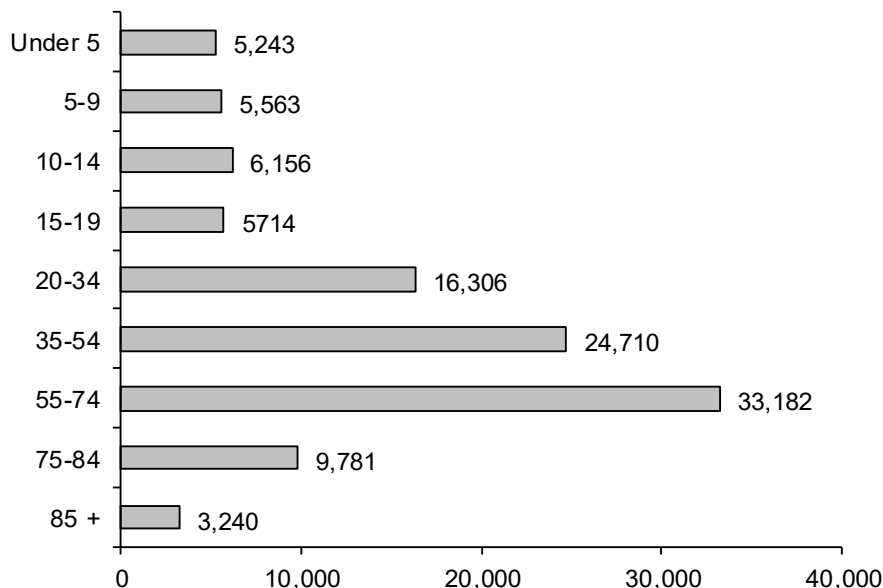

Community Agenda Snapshot

A Look at Flagler County

Flagler County was home to 105,392 individuals in 2015. There were approximately 18% under 18 years of age and about 29% who were 65 years and older.¹ The largest city in Flagler County is Palm Coast with an estimated population of 82,893.¹

The 2015 median household income in Flagler County was $48,864.¹ The Florida Department of Economic Opportunity, Bureau of Labor Market Statistics, reported that 42,492 of the 44,984 identified as in the civilian labor force were employed in 2016 resulting in an annual unemployment rate of 5.5%.

Total public school enrollment (grades preK-12) remained about the same, 12,931, as of February 2017.²

Flagler County Cities

- Beverly Beach
- Bunnell *
- Flagler Beach
- Marineland
- Palm Coast

* County Seat

Top 5 Industries in Flagler County³

	Employees	Avg. Weekly Wage
Retail Trade	3,769	$487
Accommodation & Food Services.....	3,627	$357
Health Care & Social Assistance.....	2,784	$801
Admin., Support, Waste Mgmt.,.....	2,229	$589
Remediation		
Education Services*	1,760	not available

*Data is for 2015-16 public education PreK-12 full-time staff only.

2017 Estimated Flagler County Age Distribution

(All Races, All Sexes) Source: FLHealthCHARTS

The Reported Races

in Flagler County are¹:

White	82.4%
Black/African-American	10.8%
American Indian & Alaska Native	0.3%
Asian	2.2%
Other	2.1%
Two or more races	2.2%

Reported Ethnicities are¹:

Not Hispanic or Latino	89.9%
Hispanic or Latino	10.1%

Sources, pages 6-7

1 – 2015 American Community Survey

2 – Florida Department of Education

2016-17 Survey 2 - Preliminary

3 – Florida Research & Economic Information

Database Application (FREIDA)

(3rd quarter 2016)