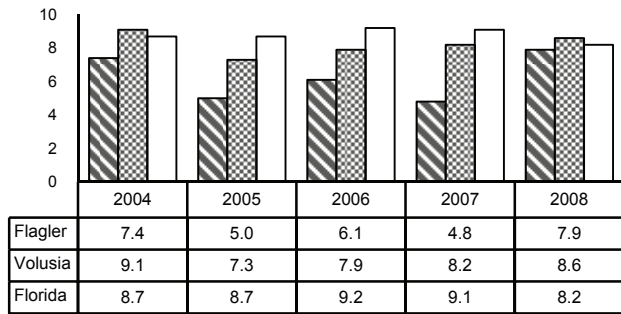

NEW

First Trimester Pregnancy Care Percent of Births to Mothers with First Trimester Care

This Indicator Measures... the percent of births to mothers with first trimester care in Flagler and Volusia Counties.

Goal: Upward Trend. ↑

This is Important Because... the first trimester is considered the most crucial time for the baby's development.

Source: Florida CHARTS

Note: Following two years of decreases, the Flagler rate has increased since 2006. After decreasing for four years, the Volusia rate increased in 2008.

NEW

Teenage Mothers Rate of Births to Mothers, Ages 10-17, Per 1,000 Population

This Indicator Measures... the total rate of births to mothers, ages 10-17 per 1,000 of the population in Flagler and Volusia Counties.

Goal: Downward Trend. ↓

This is Important Because... statistically teenage mothers are unemployed or under-employed, do not receive and/or complete their education and live in poverty.

Source: Florida CHARTS