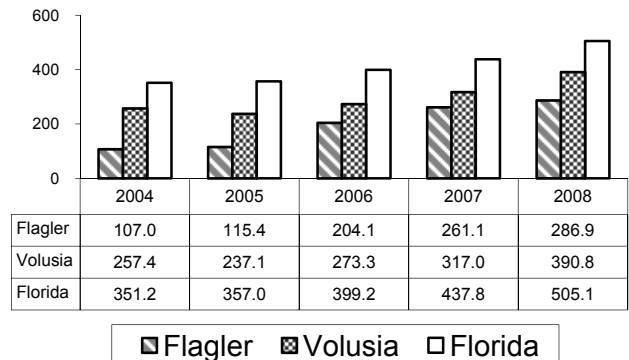

Legend: ■ Flagler ■ Volusia □ Florida