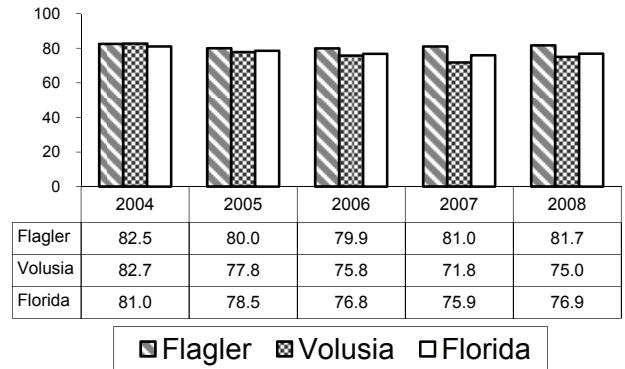

NEW

First Trimester Pregnancy Care Percent of Births to Mothers with First Trimester Care

This Indicator Measures... the percent of births to mothers with first trimester care in Flagler and Volusia Counties.

Goal: Upward Trend. ↑

This is Important Because... the first trimester is considered the most crucial time for the baby's development.

Source: Florida CHARTS

Note: Following two years of decreases, the Flagler rate has increased since 2006. After decreasing for four years, the Volusia rate increased in 2008.

NEW

Teenage Mothers Rate of Births to Mothers, Ages 10-17, Per 1,000 Population

This Indicator Measures... the total rate of births to mothers, ages 10-17 per 1,000 of the population in Flagler and Volusia Counties.