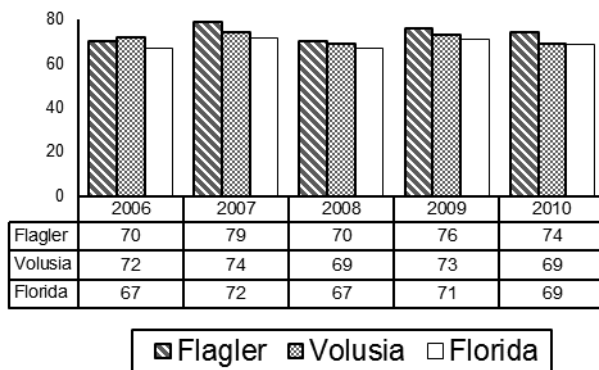

Reading Achievement

Percent of 5th Grade Students Scoring 3 and Above in FCAT Reading

This Indicator Measures...the percent of 5th grade students in Flagler and Volusia Counties scoring 3 and above in the FCAT reading. Students that score in FCAT Achievement Levels 3, 4, and 5 in reading or mathematics are considered on grade level, proficient, or advanced.

This is Important Because... reading achievement scores are the academic measure of students' skills and indicators of overall school achievement.

Source: Florida Department of Education

Note: Both counties saw a decrease in 2010 following an increase in 2009. Flagler County has increased over the reporting period. Volusia County has decreased from 2006.