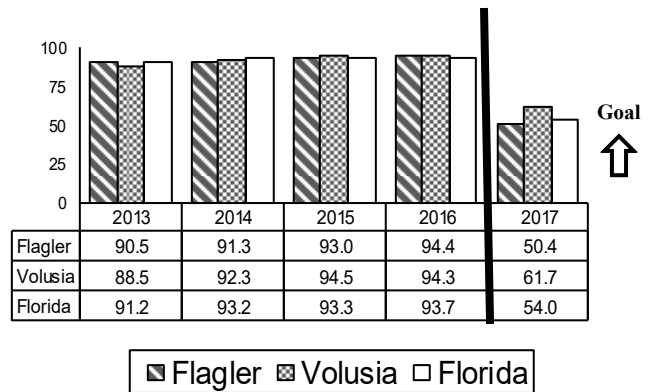

Readiness for School

Percent of Children Who Are Ready for School at Kindergarten Entry

This Indicator Measures...the percent of kindergarten students who have been determined to be ready for school in Flagler and Volusia Counties

Source: Florida Department of Education

Note: The percent in Flagler and Volusia Counties increased through 2016. Use of the Star Early Literacy® assessment began in fall 2017 and should not be compared to previous years.