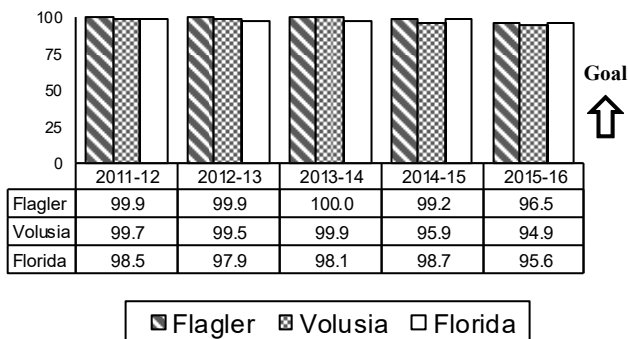

Readiness for School

Percent of Children Who Are Ready for School at Kindergarten Entry

This Indicator Measures...the percent of kindergarten students who have been determined to be ready for school in Flagler and Volusia Counties

This is Important Because...children who enter school with early skills are more likely than their peers to experience later academic success, attain higher levels of education and secure employment according to Child Trends. See the glossary at www.agendavf.org for details.

Source: FLHealthCHARTS

Note: The percent in Flagler and Volusia Counties has fluctuated and increased over the reporting period.

VPK Total Enrollment

Percent of Eligible Children Enrolled in VPK (Voluntary Pre-Kindergarten)

This Indicator Measures...the percent of eligible students who were enrolled in a VPK program in Flagler and Volusia Counties.

This is Important Because... VPK prepares children for success in kindergarten and beyond. See the glossary at www.agendavf.org for details.