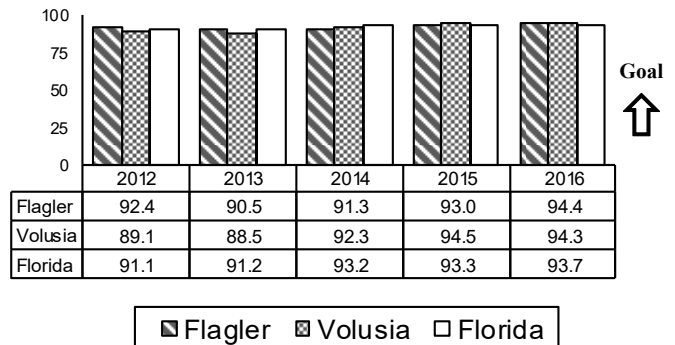

Readiness for School

Percent of Children Who Are Ready for School at Kindergarten Entry

This Indicator Measures...the percent of kindergarten students who have been determined to be ready for school in Flagler and Volusia Counties

This is Important Because...children who enter school with early skills are more likely than their peers to experience later academic success, attain higher levels of education and secure employment according to Child Trends. See the glossary at www.agendavf.org for details.

Source: FLHealthCHARTS

Note: The percent in Flagler and Volusia Counties has fluctuated and increased over the reporting period.